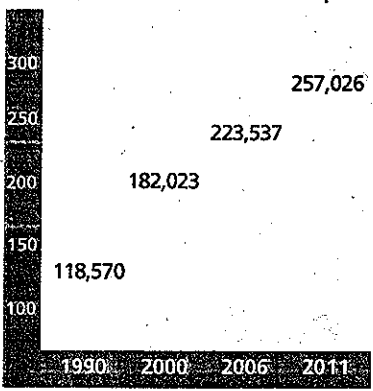

Rutherford County is located in the middle of Tennessee. The county seat is Murfreesboro, the sixth-largest city in the state.

**POPULATION**

**INCOME**

**RACE/ETHNICITY**

**EMPLOYMENT**

**AGE**

**EDUCATION**