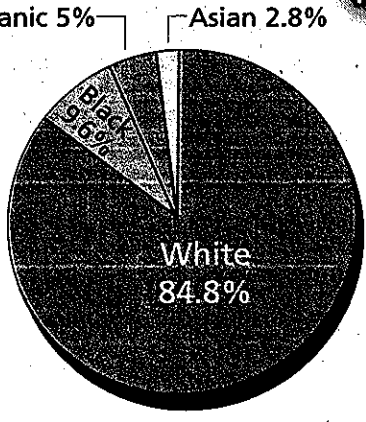

Rutherford County is located in the middle of Tennessee. The county seat is Murfreesboro, the sixth-largest city in the state.

**POPULATION**

**INCOME**

**RACE/ETHNICITY**

**EMPLOYMENT**

**AGE**

**EDUCATION**