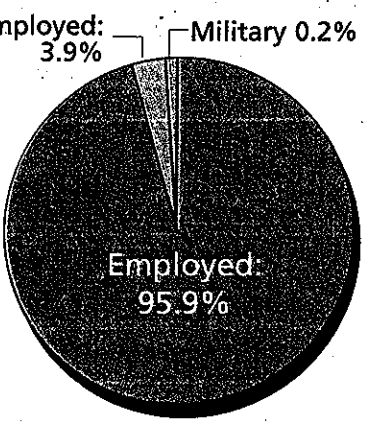

Rutherford County is located in the middle of Tennessee. The county seat is Murfreesboro, the sixth-largest city in the state.

**POPULATION**

**INCOME**

**RACE/ETHNICITY**

**EMPLOYMENT**

**AGE**

**EDUCATION**