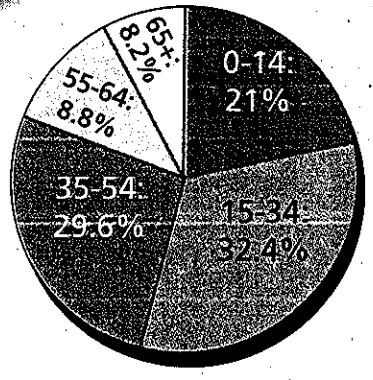

Rutherford County is located in the middle of Tennessee. The county seat is Murfreesboro, the sixth-largest city in the state.

**POPULATION**

**INCOME**

**RACE/ETHNICITY**

**EMPLOYMENT**

**AGE**

**EDUCATION**