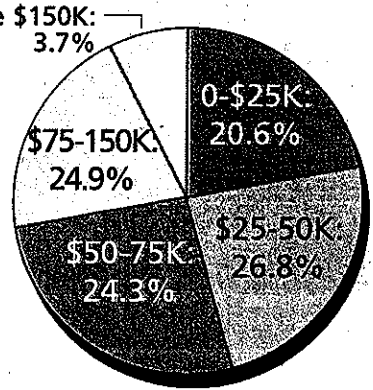

Rutherford County is located in the middle of Tennessee. The county seat is Murfreesboro, the sixth-largest city in the state.

**POPULATION**

**INCOME**

**RACE/ETHNICITY**

**EMPLOYMENT**

**AGE**

**EDUCATION**