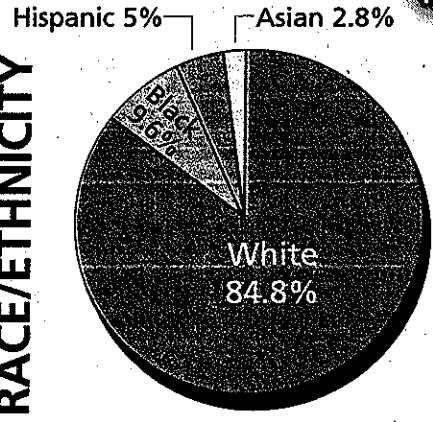

Rutherford County is located in the middle of Tennessee. The county seat is Murfreesboro, the sixth-largest city in the state.

**POPULATION**

**INCOME**

**RACE/ETHNICITY**

**EMPLOYMENT**

**AGE**

**EDUCATION**