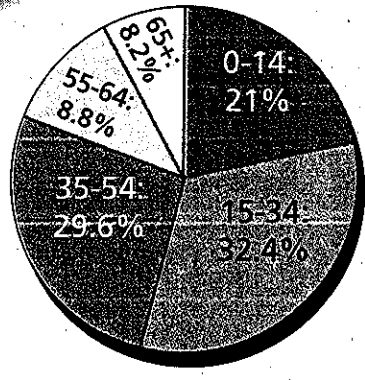

Rutherford County is located in the middle of Tennessee. The county seat is Murfreesboro, the sixth-largest city in the state.

**POPULATION**

**INCOME**

**RACE/ETHNICITY**

**EMPLOYMENT**

**AGE**

**EDUCATION**